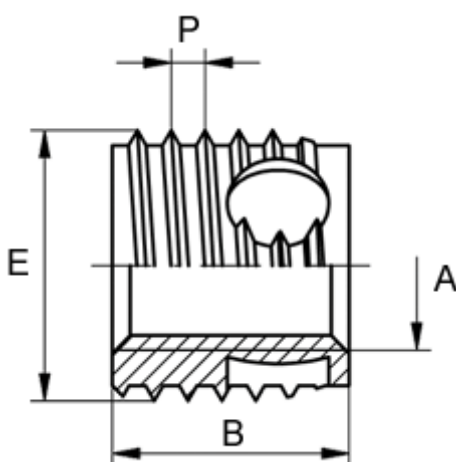

Article number: 12337000080400
Description: KLEE-coil 337 000 080.400
M8 St. steel 1.4105

Measures

Female thread A	= M8
Length B	= 9
Male thread E	= 12.0
Min hole depth blind hole	= 11
Thread pitch P	= 1.50
Type	= 337 000 080 ...